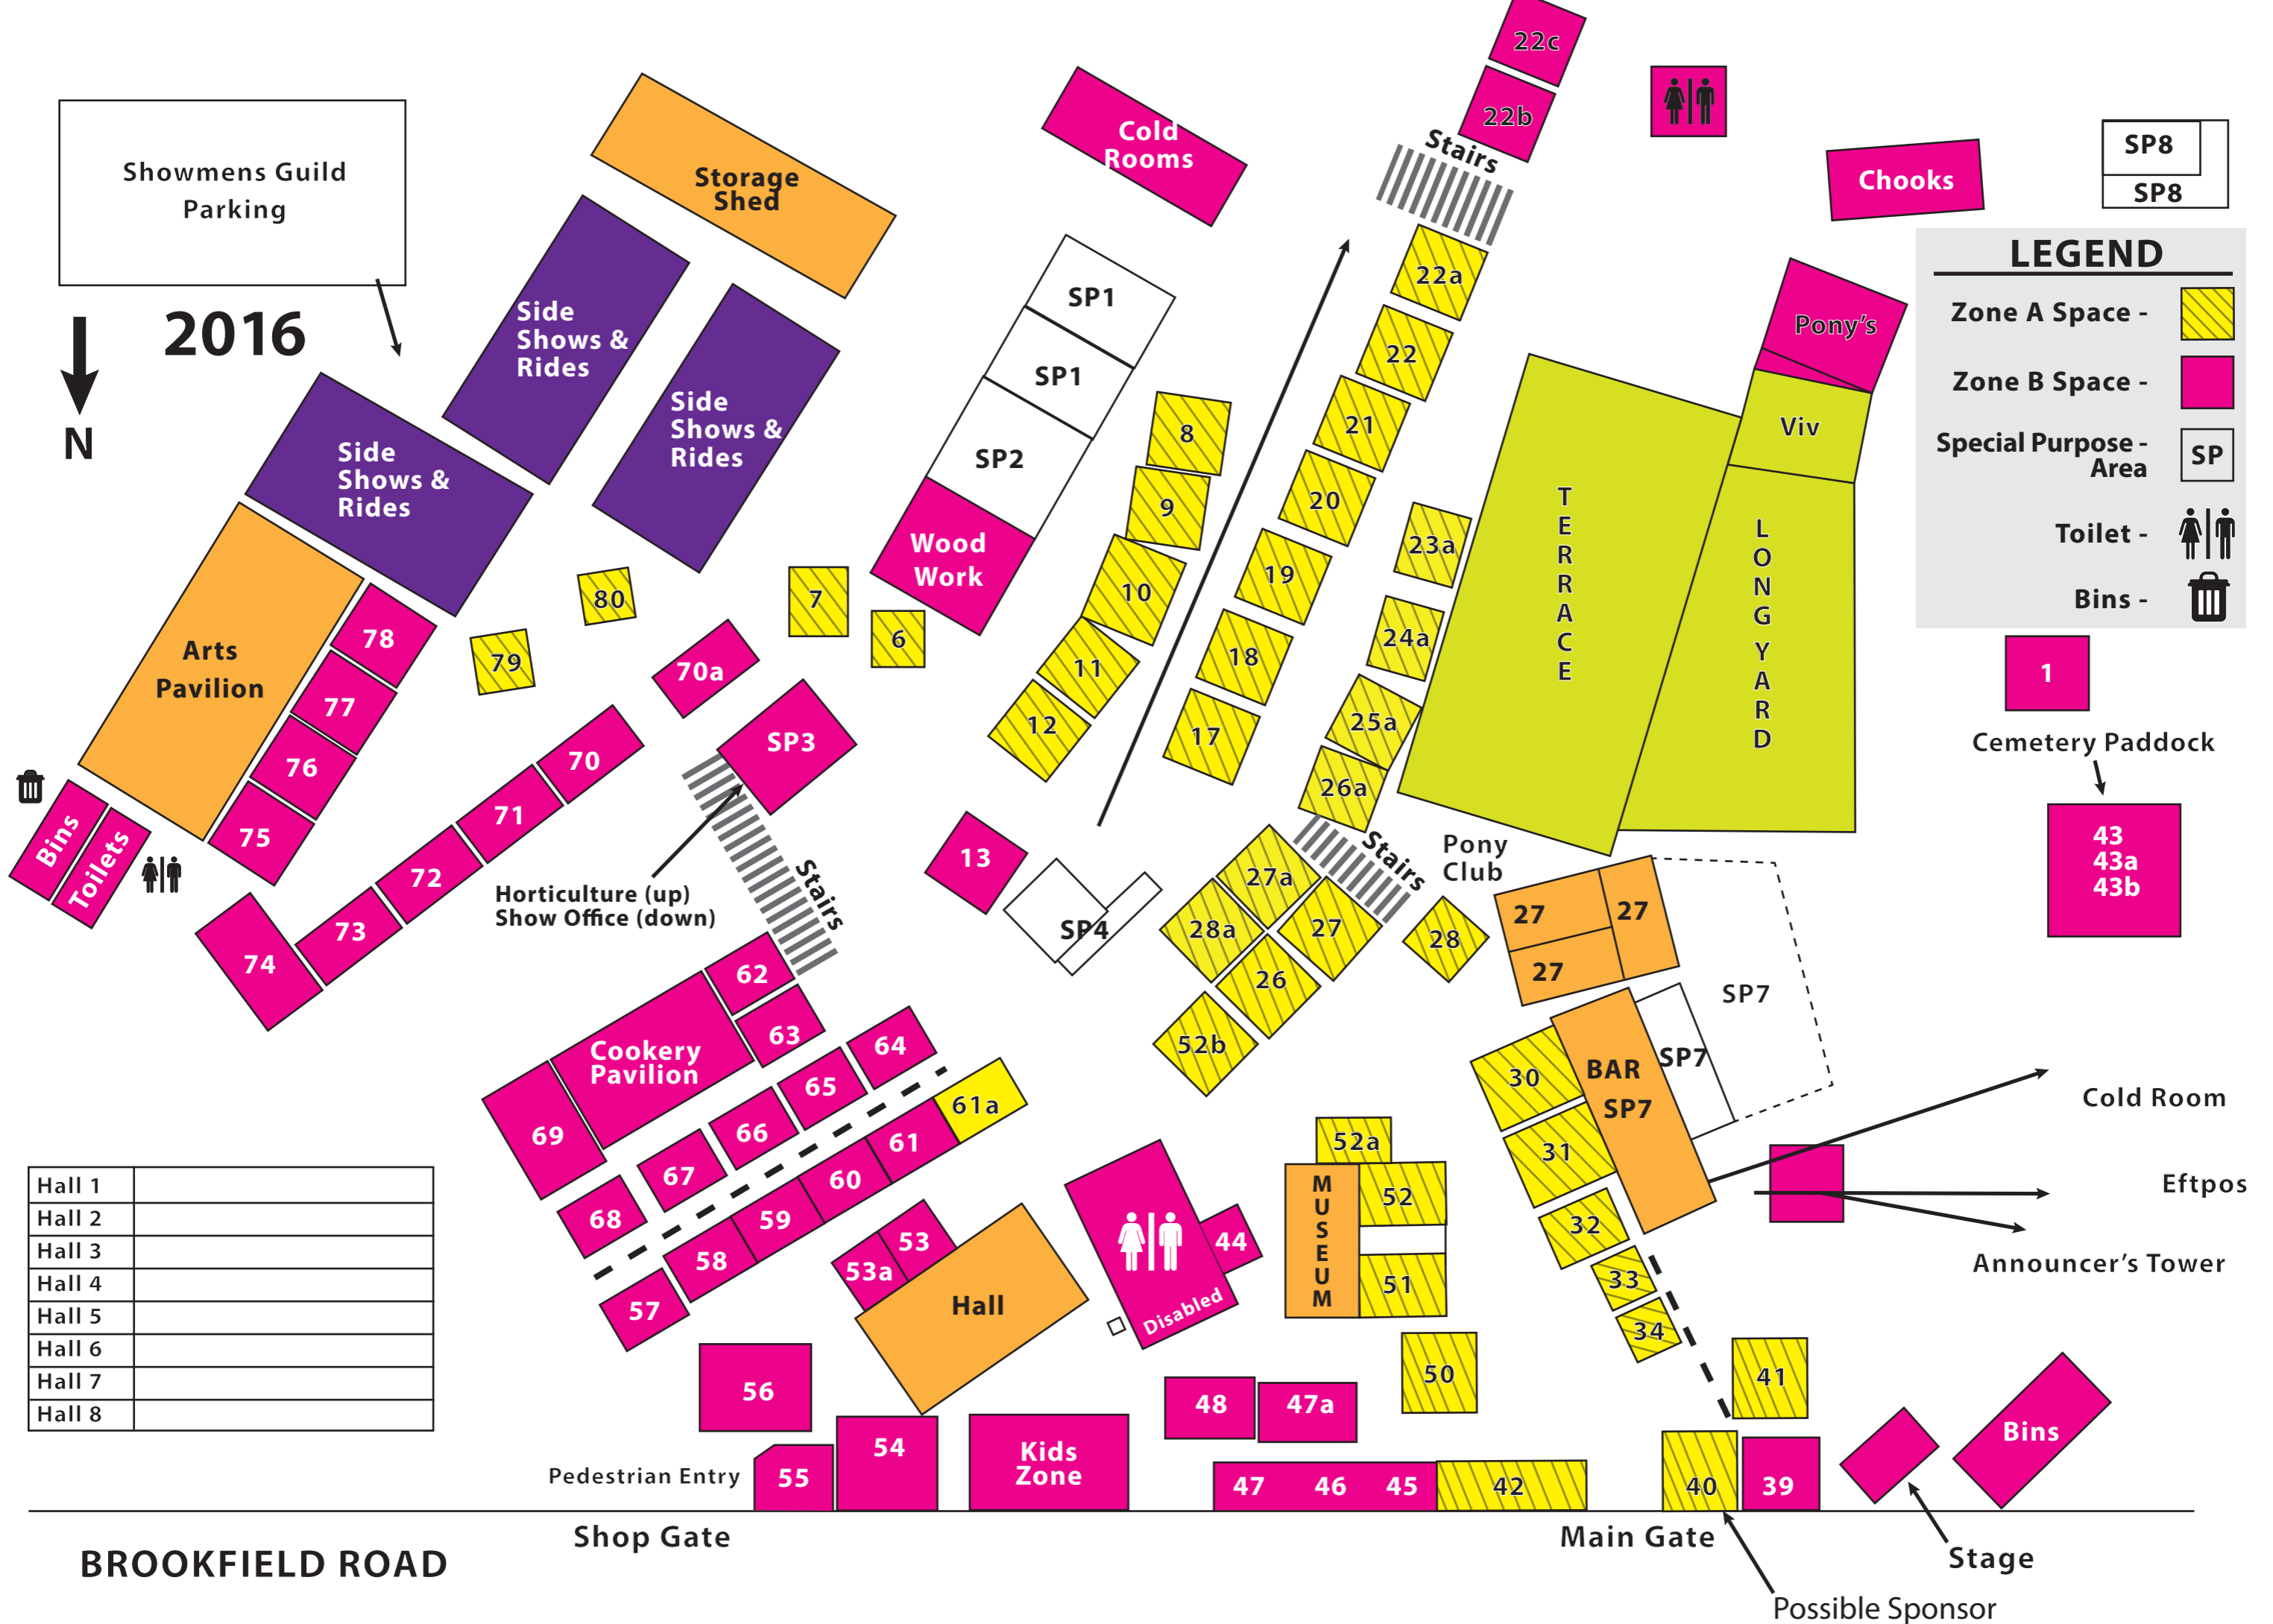

Showmens Guild Parking

2016

LEGEND

- Zone A Space - [Yellow with diagonal lines]
- Zone B Space - [Pink]
- Special Purpose Area - [White with black border]
- Toilet - [Male and female icons]
- Bins - [Trash can icon]

Cemetery Paddock

Hall 1	
Hall 2	
Hall 3	
Hall 4	
Hall 5	
Hall 6	
Hall 7	
Hall 8	

BROOKFIELD ROAD

Shop Gate

Main Gate

Stage

Possible Sponsor

Cold Room

SP7

SP7

Disabled

Hall

Kids Zone

MUSEUM

BAR

SP7

Side Shows & Rides

Side Shows & Rides

Side Shows & Rides

Arts Pavilion

Bins
Toilets

SP8
SP8